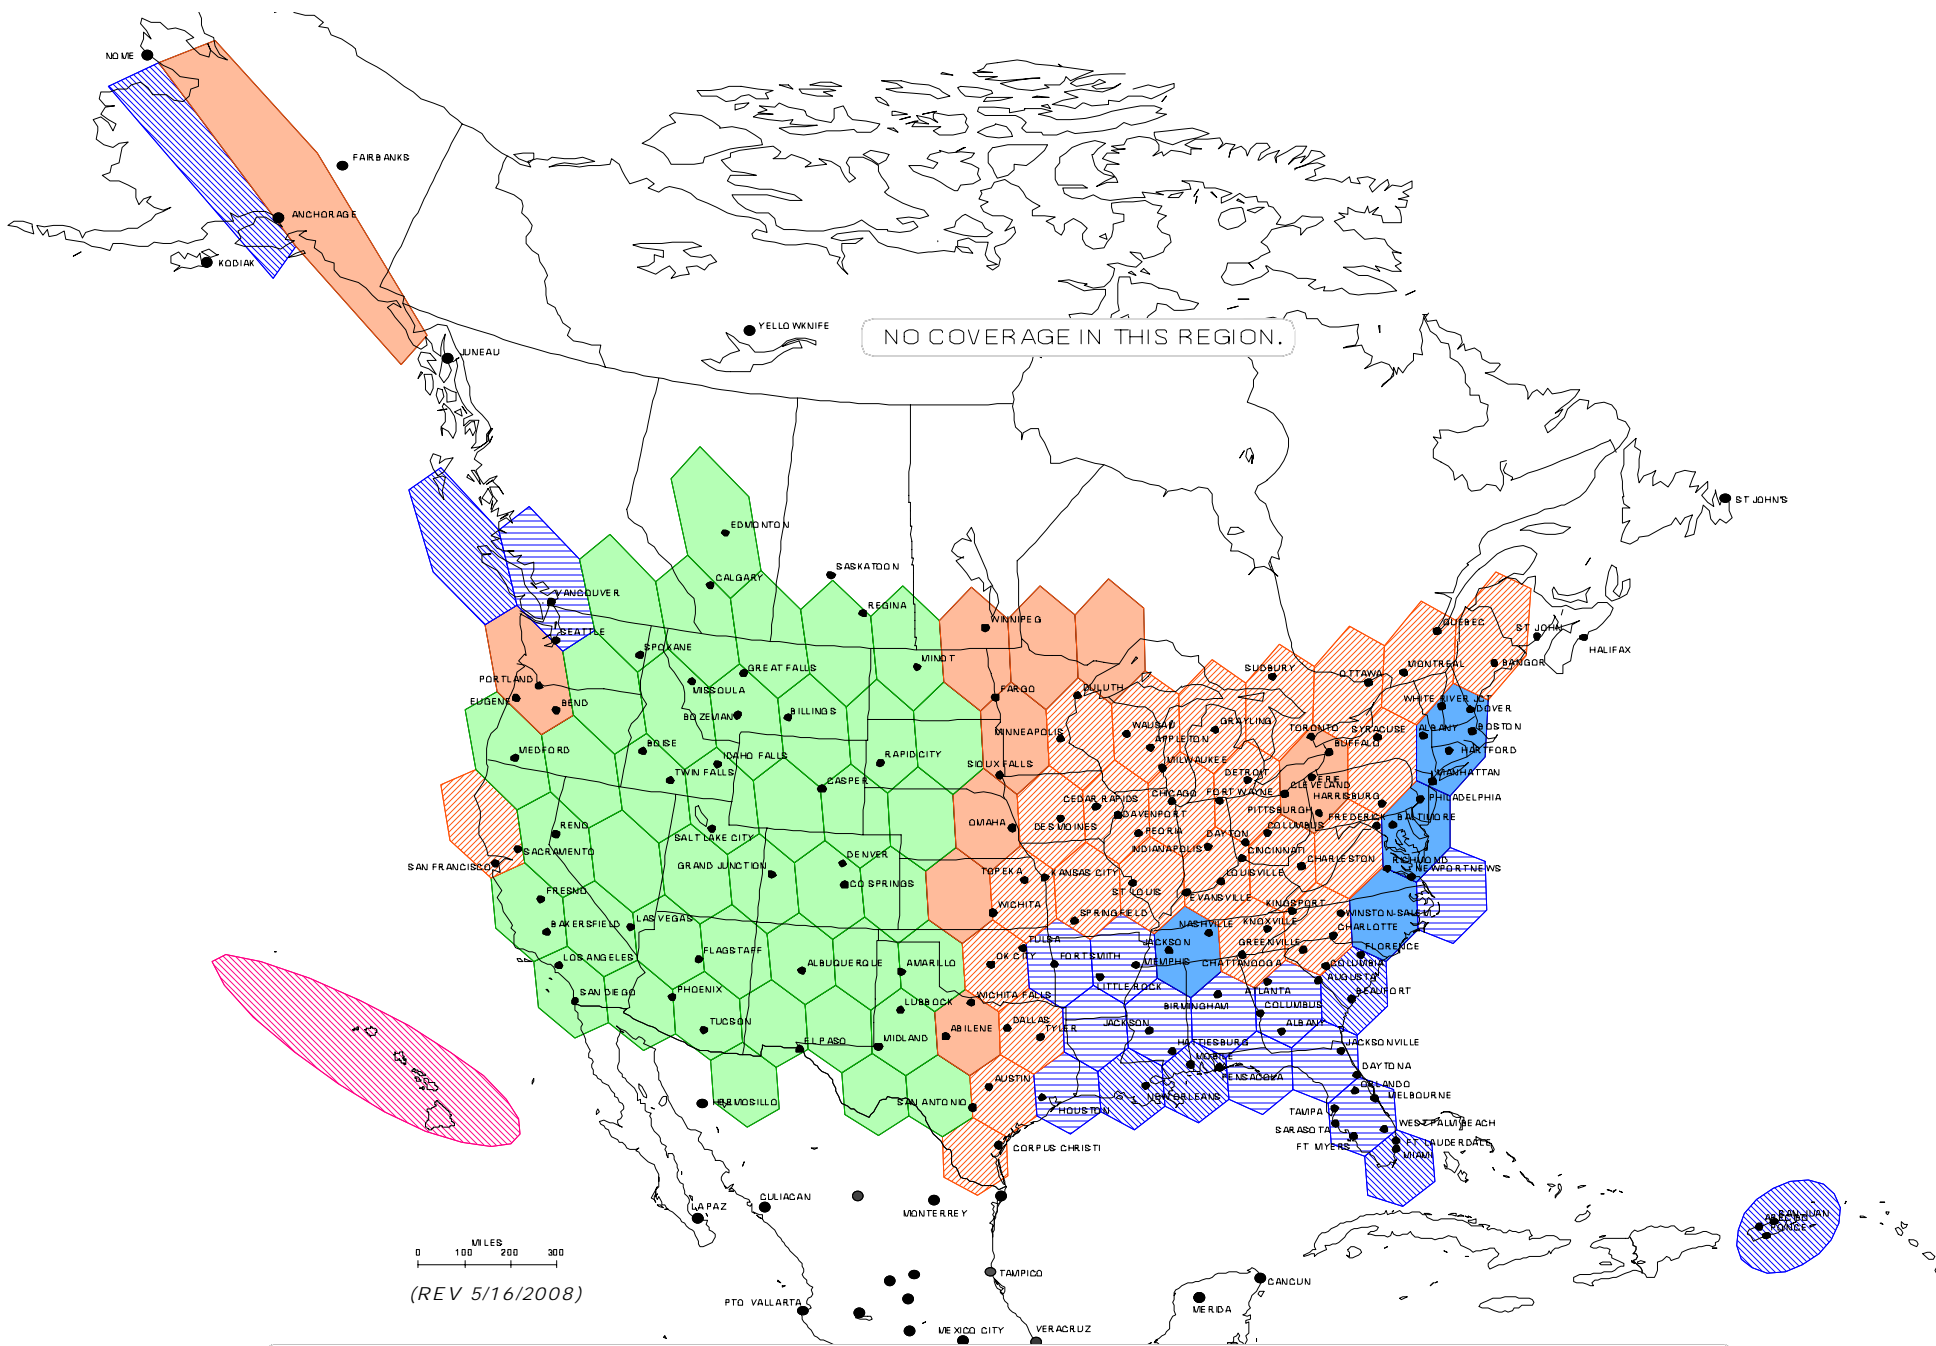

NetLink Ka Coverage map Spaceway3 Data Center (Private Network)

- 98 CM 2W
- 1.2 M 2W
- 1.2 M 4W
- 1.8 M 2W
- 1.8 M 4W
- 1.8 M 10W