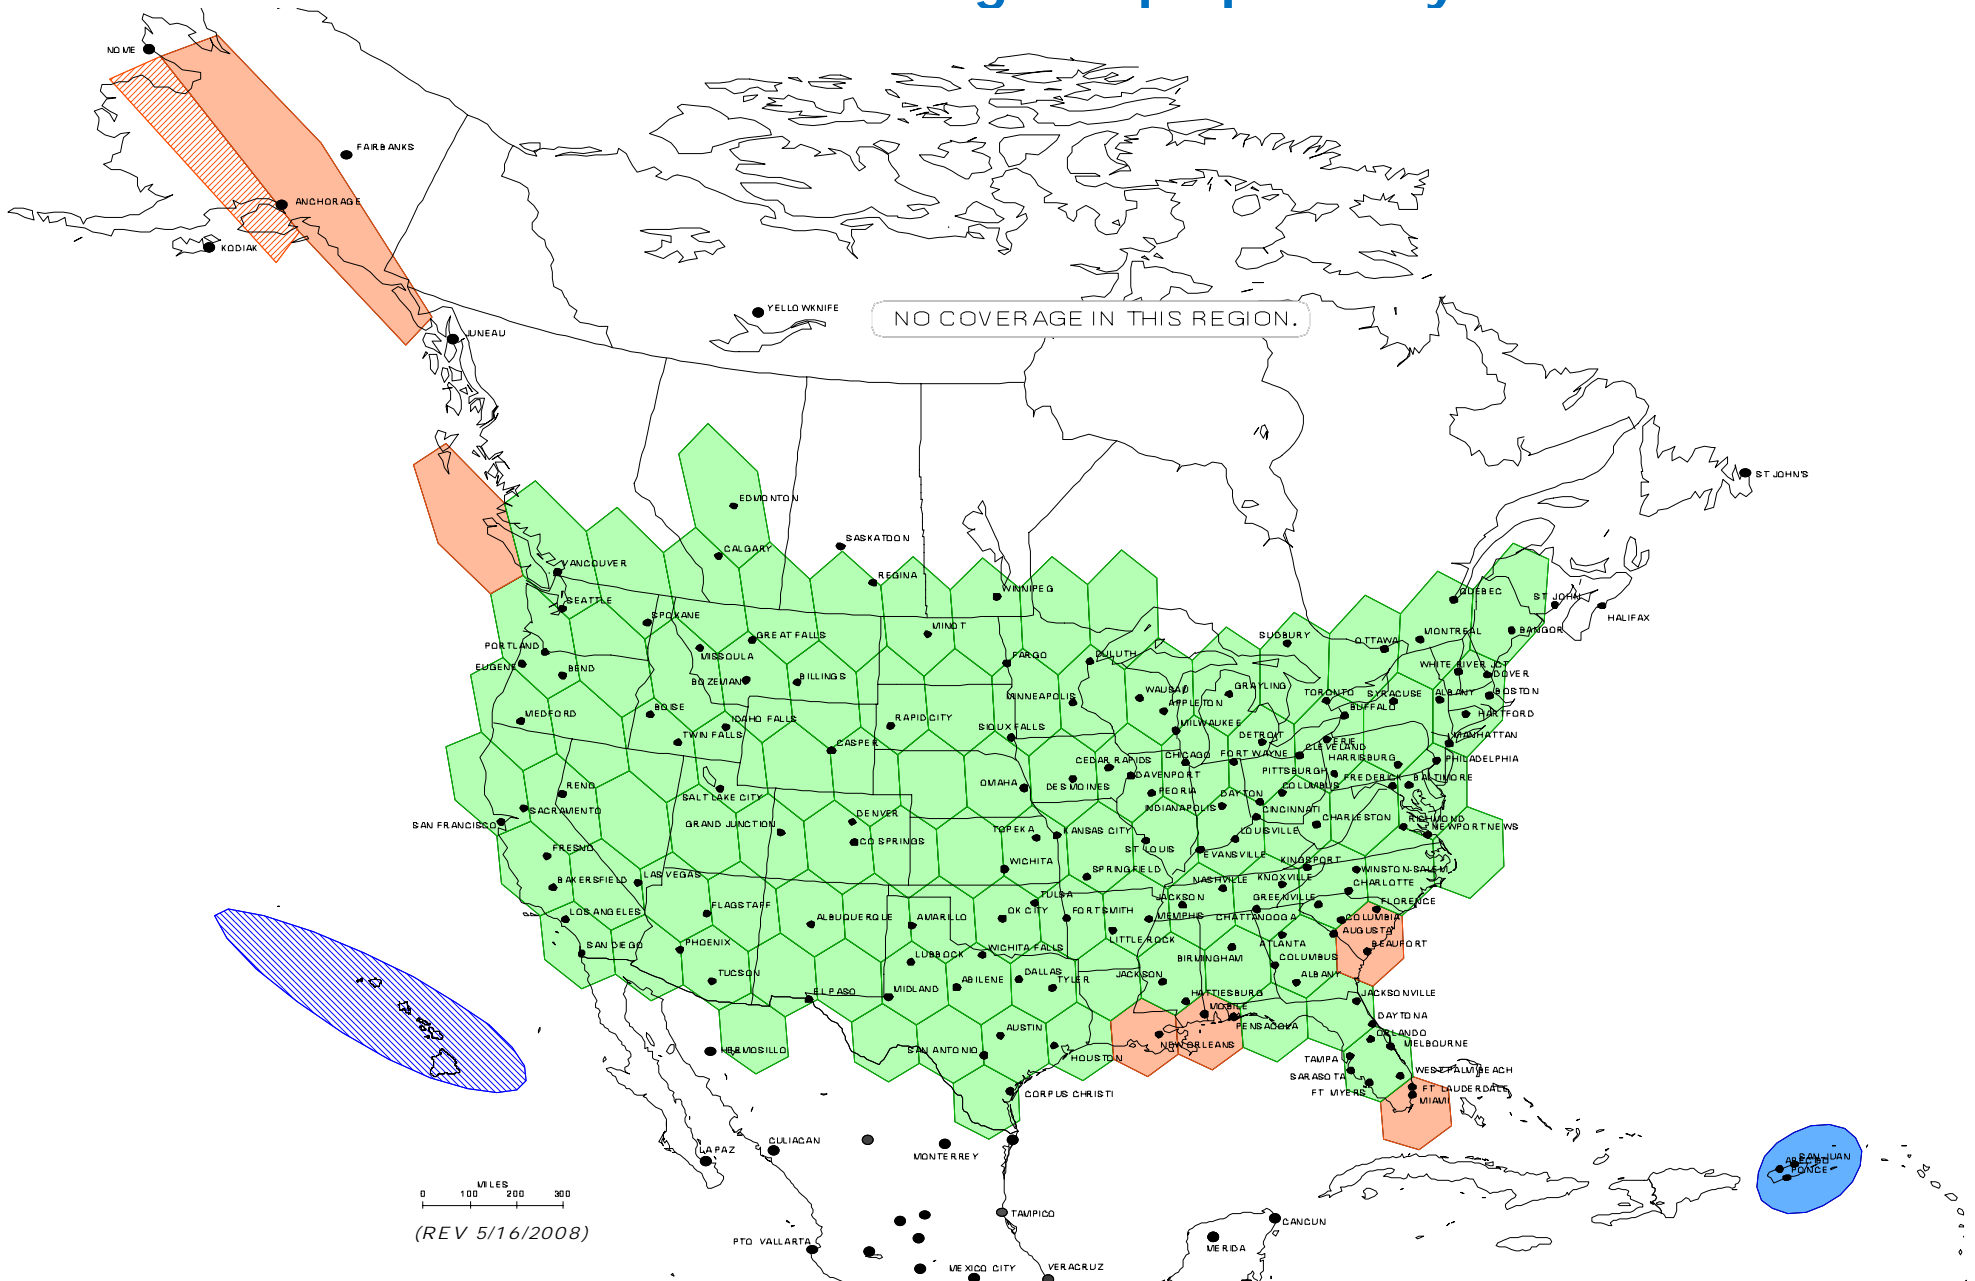

NetLink Ka Coverage map Spaceway3

- 98 CM 2W
- 1.2 M 2W
- 1.2 M 4W
- 1.8 M 2W
- 1.8 M 10W

SPACEWAY SERVICE -- 2M WITH FALLBACK -- 99.7%