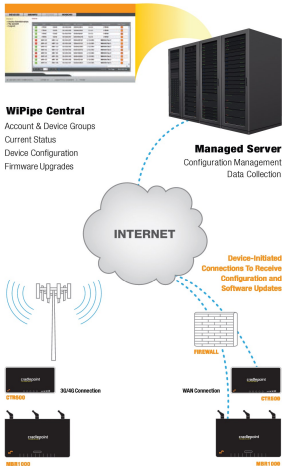

WiPipe Highlights

- Centralized Management of Cradlepoint Devices Whether They Reside on Wired or 3G/4G Networks
- View and Manage from Most Internet Browsers
- Group & Individual Device Configuration