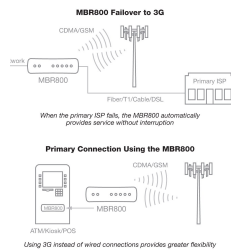

WiPipe Highlights

- Centralized Management of Cradlepoint Devices Whether They Reside on Wired or 3G/4G Networks
- View and Manage from Most Internet Browsers
- Group & Individual Device Configuration

Spectrum 3G Pricing Snapshot	MSRP
Service Type	MRC 24 Month Term
5GB	$99.95
3GB	$89.95
1GB	$59.95
50MB	$19.95
Pooled Plan Pricing Available	20 Site Minimum
Customized Pricing Plans Available Upon Request	
Next Day Service and Repair	$12.95
Static IPs Available $25.00 Set-Up Fee +	$5.00 ea

MBR 800 Router Highlights

- Cellular Redundancy, Failover to 3G
- Easy Set-Up and Maintenance
- Works with USB or ExpressCard™ Modems
- Perfect for Kiosk-type Applications

MBR 1000 Router Highlights

- No Drivers or Software to Install
- Failover/Failback to 3G/4G
- Load Balancing for Optimal Throughput
- Works with USB or ExpressCard™ Modems

Connects with any WiFi enabled or Ethernet Device

MBR 1200 Router Highlights

- Easy Set-Up & Maintenance
- High Performance Internal Antennas
- Cellular Redundancy Failover to 3G/4G
- Gigabit Ethernet Ports
- Works with USB, PC Cards or ExpressCard™ Modems
- Modems
- Modem Security Enclosure Available

Connects with any WiFi enabled or Ethernet Device

Encore Bandit II & III Router Highlights

- Available in industrially hardened and commercial grade versions
- IPSec or SLE for enhanced VPN over satellite
- Manageability (Remote Monitoring and Configuration)
- Multi Network connectivity over any network including Frame Relay and IP
- Cellular connectivity for prim, load sharing, back-up or out-of-management support
- Up to 2 serial ports for legacy traffic
- Host Site Diversification for Disaster Recovery