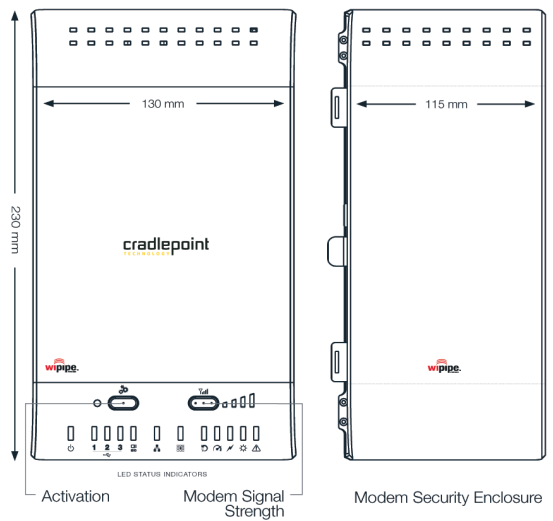

3G/4G Mobile Broadband Adapter

PRODUCT DIAGRAM

RECOMMENDED ACCESSORIES