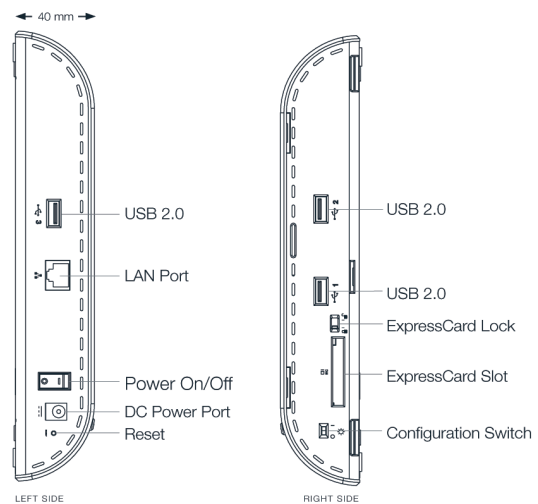

3G/4G Mobile Broadband Adapter

PRODUCT DIAGRAM

RECOMMENDED ACCESSORIES